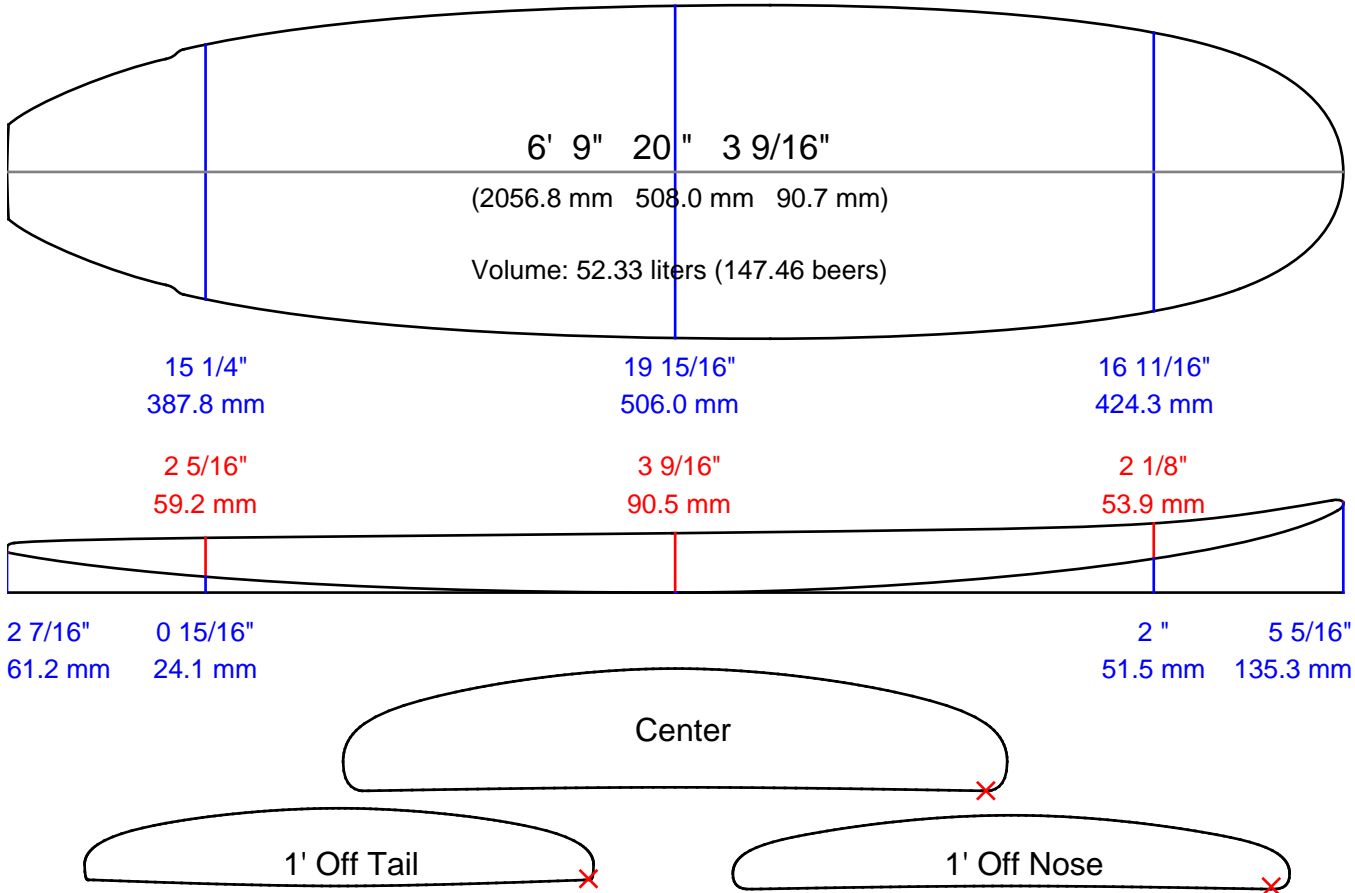

AKU SHAPER

Customer:

Date: 10 oct. 2013

Length: 6' 9" (2056.8)

Width: 20" (508.0)

Thickness: 3 9/16" (90.7)

Tail Stop: 35 7/16" (900.0)

File: 6 Pack 6'9

Designed by: DERBOIS Renaud Blank:

Measurements are center, one foot in and one foot back, over curve.

Comments: